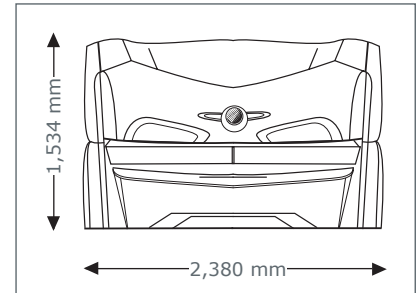

## Unit Dimension

### closed

2,380 mm x 1,430 mm x 1,534 mm  
(length x width x height)

### opened

2,380 mm x 1,430 mm x 1,942 mm  
(length x width x height)