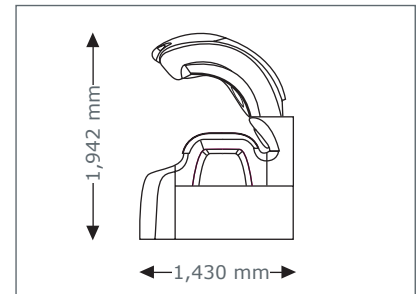

### Collarium® mon amie deluxe s

Canopy	8 x 180 W Collagen-Plus-tube (210 cm) 4 x 160 W Collagen-Plus-tube (180 cm) 14 x 180 W UV-tube (210 cm) <b>90 Ruby-Collagen-Booster</b> (face, décolleté, legs)
Bench	10 x 120 W Collagen-Plus-tube (190 cm) 10 x 120 W UV-tube (190 cm)
Nominal power	9,200 W (without aircon), 10,460 W (with aircon)

## Unit Dimension

### closed

2,380 mm x 1,430 mm x 1,534 mm  
(length x width x height)

### opened

2,380 mm x 1,430 mm x 1,942 mm  
(length x width x height)